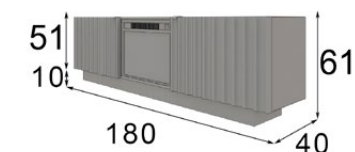

Ref. FU1665105